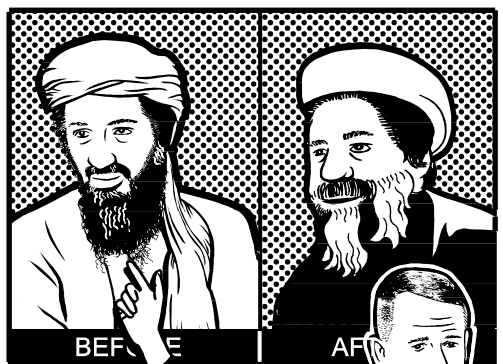

fascist america[★] by RYAN BROWN

Let us compare a known photo of Bin Laden with the '04 confession video.

WWW.FASCISTAMERICA.NET

The *shape* of the face has changed. The nose is fatter, the complexion darker. Note that grey patches have relocated to other parts of the face.

This just goes to show you the *changing* nature of this enemy.